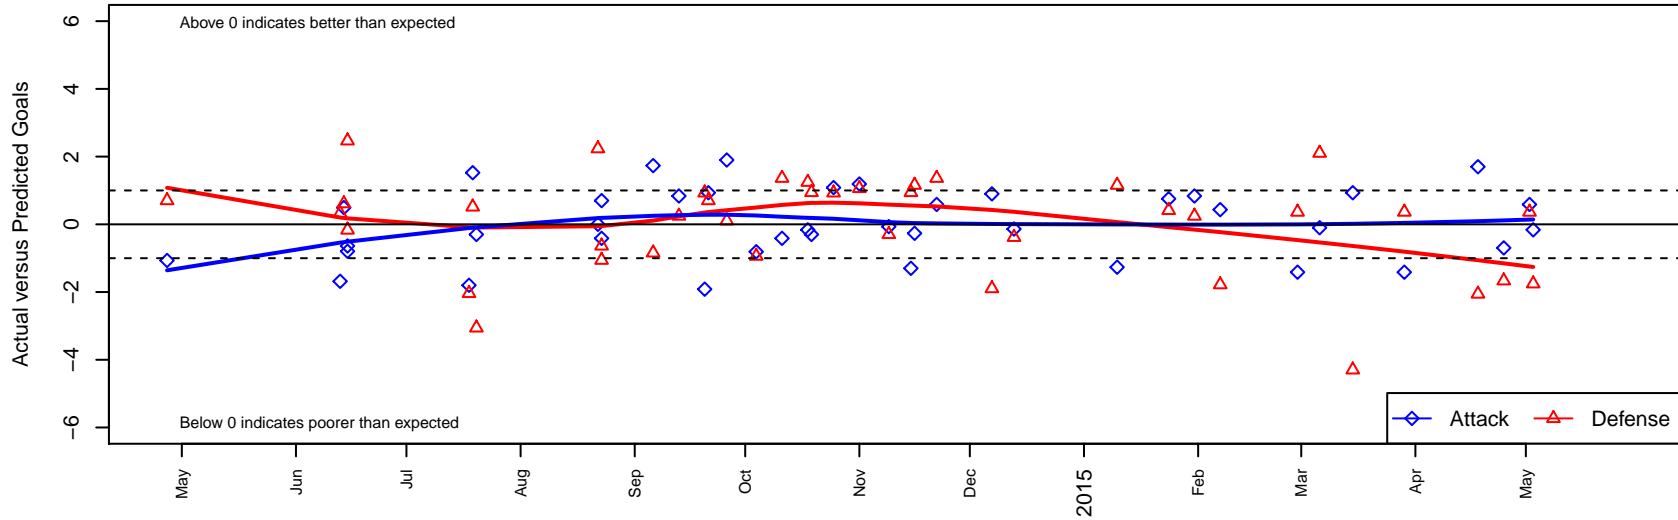

Seattle United Samba B00

Seattle United
 Seattle, WA
 B00 total strength=1330
 attack=8.6 defense=4.58
 fall league = RCL B00 Div 2, RCL B00 7v2
 spr league = Win RCL B00 Div 2

alt names used:
 SEATTLE UNITED SAMBA (WA)
 57 Seattle United B00 Samba
 Seattle United B00 Samba C
 Seattle United B00 Samba C
 Seattle United Samba [B00]
 Seattle United B00 Samba C
 Seattle United B00 Samba C

Seattle United Samba B00
 Dots are actual minus expected GF (blue circles) and GA (red triangles).
 Blue line is smoothed change in attack strength. Red is smoothed change in defense strength.

**attack and defense variance (black dot)
relative to other teams
and top 10 in region**