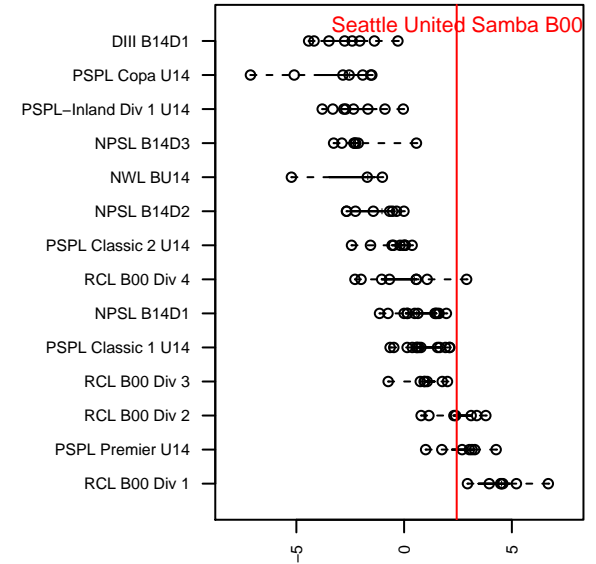

**attack and defense rating
relative to others at age
and all opponents in last 13 months**